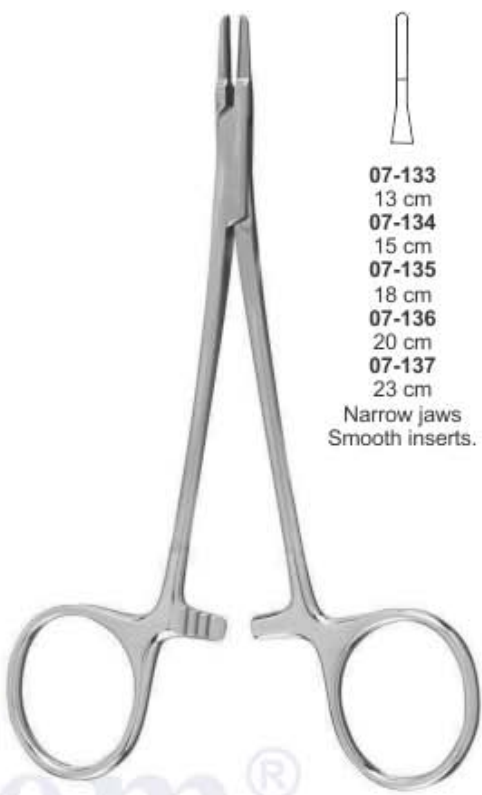

07-133
13 cm
07-134
15 cm
07-135
18 cm
07-136
20 cm
07-137
23 cm
Narrow jaws
Smooth inserts.

07-138
13 cm
07-139
15 cm
07-140
18 cm
07-141
20 cm
07-142
23 cm
Narrow jaws
serrated

Ryder Needle Holders
Narrow jaws.