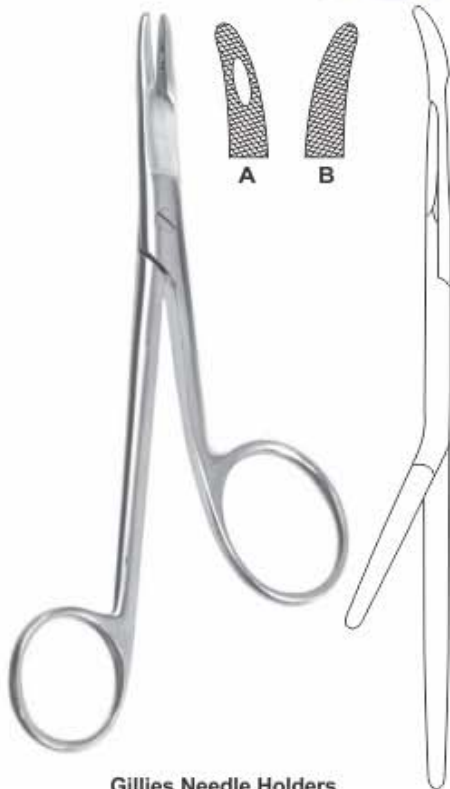

**Naunton Morgan Needle Holders**

**07-83**  
17 cm

**Mass. General Hospital  
Needle Holders**

**07-84**  
18 cm

**Adson Needle Holders**

**07-85**  
18 cm

**New Orleans Needle Holders**

# NEEDLE HOLDERS

Nadelhalter | Porta-agujas  
 Prote-aiguilles | Porta aghi

**07-86**  
20 cm  
Cvd.

**07-87**  
27 cm  
Cvd.

**Heaney Needle Holders**

**07-88**  
15 cm

**07-89**  
17 cm

Also available in  
**Ultra Smooth**

**Senning Needle Holders  
(Schwed. Model)**

Also available in  
**Ultra Smooth**

**Wertheim Needle Holders**

**07-90** 20 cm  
**07-91** 24 cm

**A**

**B**

**Gillies Needle Holders**  
**07-92** 16 cm

**07-93**  
27 cm  
Serrated