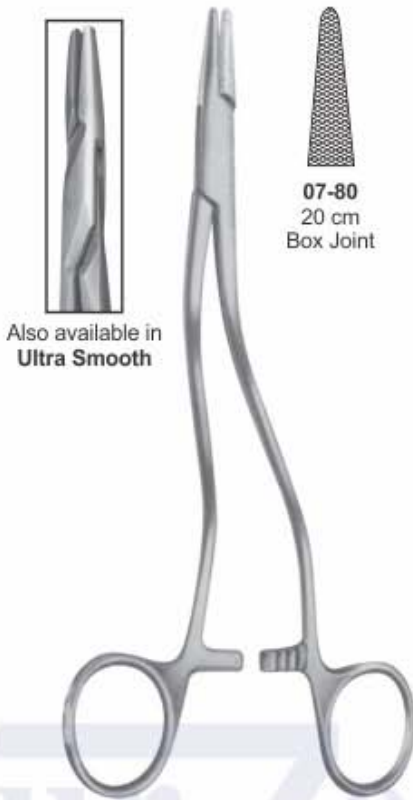

**Bozemann Needle Holders**

**07-71**  
20 cm  
**07-72**  
24 cm  
**07-73**  
26 cm  
**07-74**  
30 cm

Also available in  
**Ultra Smooth**

**Jameson Needle Holders**

**07-75**  
23 cm

**Finocchietto Needle Holders**

**07-76**  
27 cm

Also available in  
**Ultra Smooth**

**Stratte Needle Holders**

**07-77**  
20 cm

**07-78**  
23 cm

**NEEDLE HOLDERS**

Nadelhalter	Porta-agujas
Prote-aiguilles	Porta aghi

**07-79**  
18 cm

Also available in  
**Ultra Smooth**

**Jacobson Needle Holders**

**07-80**  
20 cm  
Box Joint

Also available in  
**Ultra Smooth**

**Thomson Walker  
Needle Holders**

**07-81** 18 cm  
**07-82** 25 cm  
Pound Action Joint.