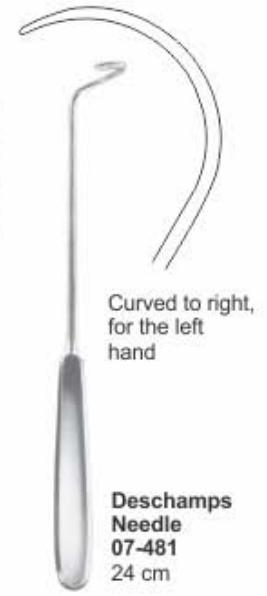

**07-471**  
Needle No. 01

**07-472**  
Needle No. 02

**Young Needle 07-470**  
24.5 cm  
Complete with on Needle no. 00 01, 02, 03

**07-473**  
Needle No. 03

**Schmied-Dick Needle 07-474**  
29cm  
malleable

**Schmieden Needle 07-475**  
24cm

**Ligature Needle 07-476**  
20 cm

**Cooper Needle 07-477**  
19 cm

**Kronecker Needle 07-478**  
13 cm  
delicate for right hand

**Kronecker Needle 07-479**  
13 cm  
delicate for left hand

**Deschamps Needle 07-480**  
24 cm

**Deschamps Needle 07-481**  
24 cm

**07-482**  
20cm  
sharp for right hand

**07-483**  
20cm  
sharp for left hand

**Deschamps Needle**

**07-484**  
27cm  
blunt for right hand

**07-485**  
27cm  
blunt for left hand

**Deschamps Needle**

**07-486**  
27cm  
sharp for right hand

**07-487**  
27cm  
sharp for left hand

**Deschamps Needle**

**07-488**  
28cm  
blunt for right hand

**07-489**  
28cm  
blunt for left hand