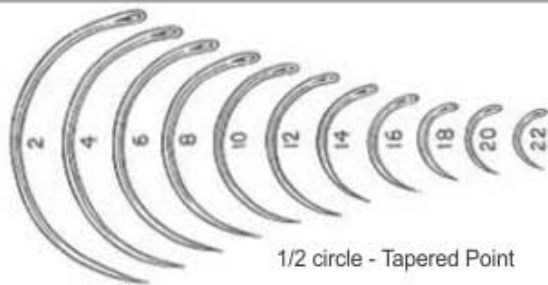

**SURGEONS NEEDLES**

- 07-554 Regular Surgeons Needles, 1/2 Curved, Cutting Edge, #0
- 07-555 Regular Surgeons Needles, 1/2 Curved, Cutting Edge, #1
- 07-556 Regular Surgeons Needles, 1/2 Curved, Cutting Edge, #2
- 07-557 Regular Surgeons Needles, 1/2 Curved, Cutting Edge, #4
- 07-558 Regular Surgeons Needles, 1/2 Curved, Cutting Edge, #6
- 07-559 Regular Surgeons Needles, 1/2 Curved, Cutting Edge, #8
- 07-560 Regular Surgeons Needles, 1/2 Curved, Cutting Edge, #10
- 07-561 Regular Surgeons Needles, 1/2 Curved, Cutting Edge, #12
- 07-562 Regular Surgeons Needles, 1/2 Curved, Cutting Edge, #14
- 07-563 Regular Surgeons Needles, 1/2 Curved, Cutting Edge, #16
- 07-564 Regular Surgeons Needles, 1/2 Curved, Cutting Edge, #20
- 07-565 Regular Surgeons Needles, 1/2 Curved, Cutting Edge, #22

half Curved - Cutting Edge

Reverdin nadeln  
aguja de reverdin

Aguilles de reverdin  
aghi di reverdin

1/2 circle - Tapered Point

- 07-574 Regular Surgeons Needles, 1/2 Curved, Tapered Point, #2
- 07-575 Regular Surgeons Needles, 1/2 Curved, Tapered Point, #4
- 07-576 Regular Surgeons Needles, 1/2 Curved, Tapered Point, #6
- 07-577 Regular Surgeons Needles, 1/2 Curved, Tapered Point, #8
- 07-578 Regular Surgeons Needles, 1/2 Curved, Tapered Point, #10
- 07-579 Regular Surgeons Needles, 1/2 Curved, Tapered Point, #12
- 07-580 Regular Surgeons Needles, 1/2 Curved, Tapered Point, #14
- 07-581 Regular Surgeons Needles, 1/2 Curved, Tapered Point, #16
- 07-582 Regular Surgeons Needles, 1/2 Curved, Tapered Point, #18
- 07-583 Regular Surgeons Needles, 1/2 Curved, Tapered Point, #20
- 07-584 Regular Surgeons Needles, 1/2 Curved, Tapered Point, #22