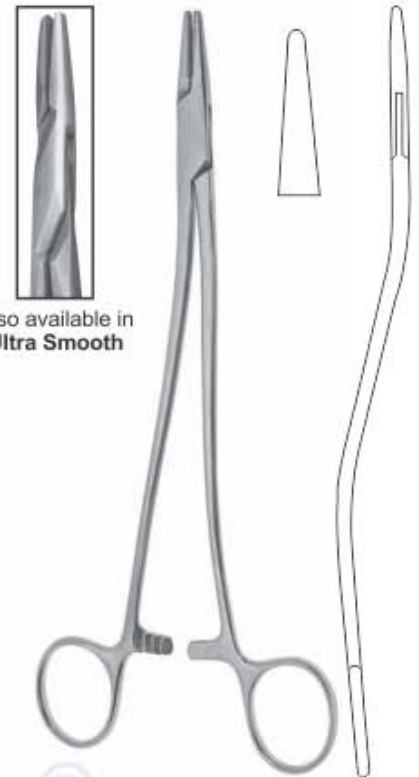

Also available in
Ultra Smooth

Wertheim Needle Holders

07-90 20 cm
07-91 24 cm