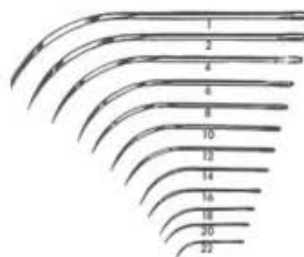

half Curved - Cutting Edge