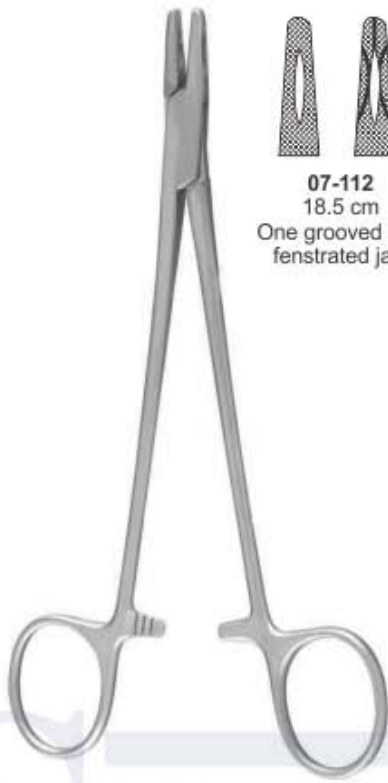

**B**  
**07-105**  
12 cm

**B**  
**07-106**  
12 cm

**Derf Needle Holders**

**07-107**  
13 cm  
serrated

**Kilner Needle Holders**

**07-108**  
13 cm

**Neivert Needle Holders**

**07-109**  
12.5 cm

**Collier Needle Holders**

**07-110**  
12.5 cm

**Doyen Needle Holders**

# NEEDLE HOLDERS

Nadelhalter | Porta-agujas  
 Prote-aiguilles | Porta aghi

**07-111**  
 15 cm  
 Slender  
 pattern

**Crile-Murray  
 Needle Holders**

**07-112**  
 18.5 cm  
 One grooved and  
 fenestrated jaw