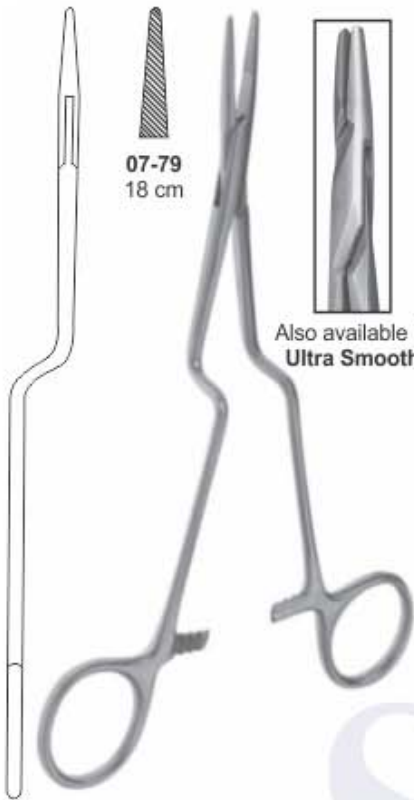

**Bozemann Needle Holders**

**07-71**  
20 cm  
**07-72**  
24 cm  
**07-73**  
26 cm  
**07-74**  
30 cm

Also available in  
**Ultra Smooth**

**Jameson Needle Holders**

**07-75**  
23 cm

**Finocchietto Needle Holders**

**07-76**  
27 cm

Also available in  
**Ultra Smooth**

**Stratte Needle Holders**

**07-77**  
20 cm

**07-78**  
23 cm

**NEEDLE HOLDERS**

Nadelhalter	Porta-agujas
Prote-aiguilles	Porta aghi

**07-79**  
18 cm

Also available in  
**Ultra Smooth**

**Jacobson Needle Holders**

**07-80**  
20 cm  
Box Joint

Also available in  
**Ultra Smooth**

**Thomson Walker  
Needle Holders**

**07-81** 18 cm  
**07-82** 25 cm  
Pound Action Joint.