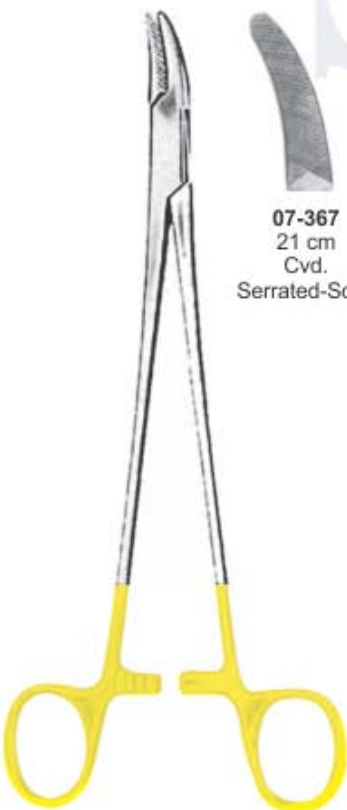

**Rubio Wire Twister
Needle Holders T.C**

07-367
21 cm
Cvd.
Serrated-Solid
07-368
24 cm
Cvd.
Tungsten
Carbide
Serrated-Solid
07-369
26 cm
Cvd.
Tungsten
Carbide
Serrated-Solid

Heaney-Gyne Needle Holders T.C