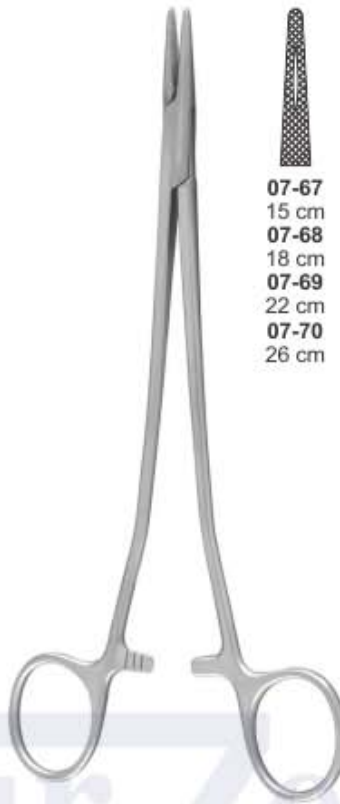

**Webster  
 Needle Holder**

  
 Also available in  
**Ultra Smooth**

<b>07-44</b> 11.5 cm
<b>07-45</b> 12 cm
<b>07-46</b> 12.5 cm
<b>07-47</b> 13 cm
<b>07-48</b> 14 cm
<b>07-49</b> 15 cm
<b>07-50</b> 18 cm
<b>07-51</b> 20 cm
Smooth

**Brown  
 Needle Holder**

  
 Also available in  
**Ultra Smooth**

<b>07-52</b> 13 cm
<b>07-53</b> 18 cm
Serrated-Solid

**Baby Crile-Wood  
 Needle Holder**

  
 Also available in  
**Ultra Smooth**

<b>07-54</b> 15 cm

# NEEDLE HOLDERS

Nadelhalter | Porta-agujas  
 Prote-aiguilles | Porta aghi

**Crile-Wood  
Needle Holder**

**07-55**  
13 cm  
**07-56**  
15 cm  
**07-57**  
18 cm  
**07-58**  
20 cm  
**07-59**  
22 cm  
**07-60**  
25 cm  
grooved  
serrated

**07-61**  
13 cm  
**07-62**  
15 cm  
**07-63**  
18 cm  
**07-64**  
20 cm  
**07-65**  
22 cm  
**07-66**  
25 cm  
solid  
serrated

**Sarot Needle Holders**

**07-67**  
15 cm  
**07-68**  
18 cm  
**07-69**  
22 cm  
**07-70**  
26 cm