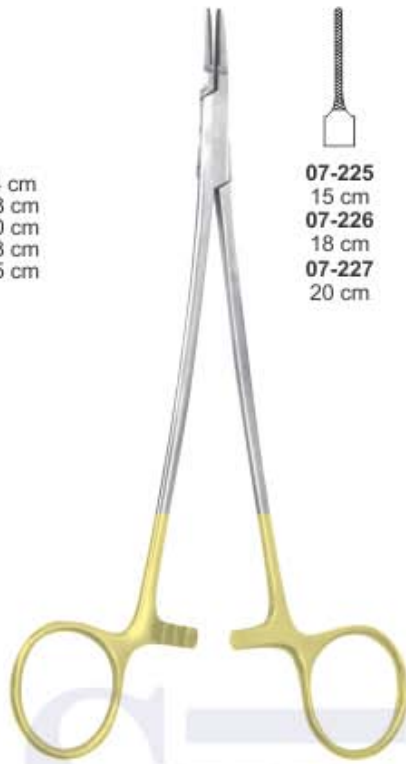

**07-210**  
16 cm  
Smooth  
Cvd.

Micro Needle  
Holders

**07-211**  
12 cm  
Smooth Str  
with lock  
**07-212**  
12 cm  
Smooth Cvd  
with lock

Castroviejo Needle  
Holders

**07-213**  
10 cm  
**07-214**  
11.5 cm  
Smooth  
Str.  
**07-215**  
10 cm  
**07-216**  
11.5 cm  
Smooth  
Cvd.

Barraquer-Troutman  
Needle Holders

**07-217**  
14 cm  
Serrated

Kalt Needle Holders

**07-218**  
14 cm  
Serrated  
Str.  
**07-219**  
14 cm  
Serrated  
Cvd.

Arruga Needle Holders

Nadelhalter | Porta-agujas  
 Prote-aiguilles | Porta aghi

- 07-220 14 cm
- 07-221 18 cm
- 07-222 20 cm
- 07-223 23 cm
- 07-224 25 cm

**Microvascular Needle Holders T.C.**

- 07-225 15 cm
- 07-226 18 cm
- 07-227 20 cm

**Micro Ryder Needle Holders T.C.**

- 07-228 13 cm
- 07-229 15 cm
- 07-230 18 cm
- 07-231 20 cm
- 07-232 22 cm
- 07-233 25 cm