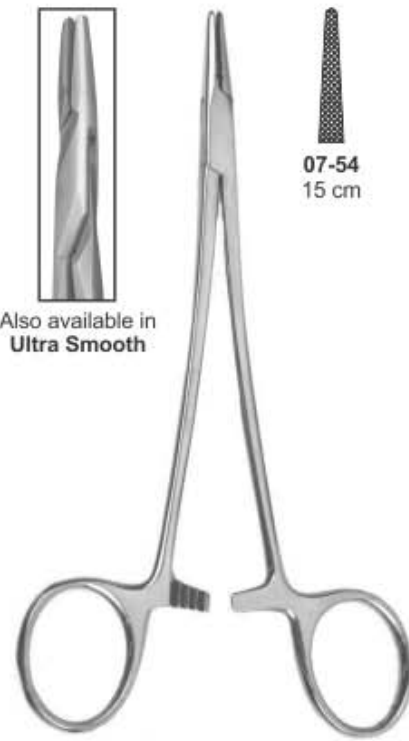

**Baumgartner  
 Needle Holder**

  
 Also available in  
**Ultra Smooth**

<b>07-36</b> 12.5 cm
<b>07-37</b> 14 cm
<b>07-38</b> 16 cm
<b>07-39</b> 18 cm
<b>07-40</b> 20 cm
<b>07-41</b> 24 cm
<b>07-42</b> 26 cm
<b>07-43</b> 30 cm
Serrated-Solid

**Webster  
 Needle Holder**

  
 Also available in  
**Ultra Smooth**

<b>07-44</b> 11.5 cm
<b>07-45</b> 12 cm
<b>07-46</b> 12.5 cm
<b>07-47</b> 13 cm
<b>07-48</b> 14 cm
<b>07-49</b> 15 cm
<b>07-50</b> 18 cm
<b>07-51</b> 20 cm
Smooth

**Brown  
 Needle Holder**

  
 Also available in  
**Ultra Smooth**

<b>07-52</b> 13 cm
<b>07-53</b> 18 cm
Serrated-Solid

**Baby Crile-Wood  
 Needle Holder**

  
 Also available in  
**Ultra Smooth**

<b>07-54</b> 15 cm