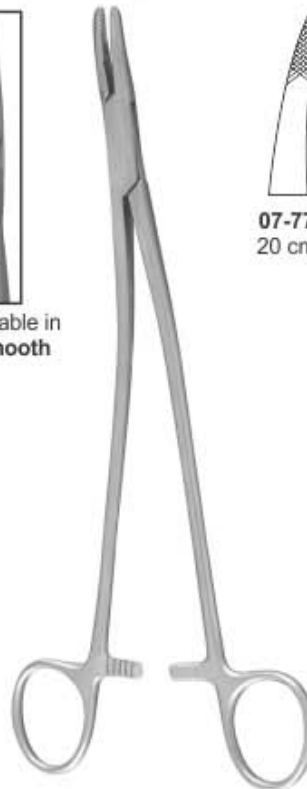

# NEEDLE HOLDERS

Nadelhalter | Porta-agujas  
 Prote-aiguilles | Porta aghi

**Crile-Wood  
Needle Holder**

**07-55**  
13 cm  
**07-56**  
15 cm  
**07-57**  
18 cm  
**07-58**  
20 cm  
**07-59**  
22 cm  
**07-60**  
25 cm  
grooved  
serrated

**Bozemann Needle Holders**

**07-71**  
20 cm  
**07-72**  
24 cm  
**07-73**  
26 cm  
**07-74**  
30 cm

Also available in  
**Ultra Smooth**

**Jameson Needle Holders**

**07-75**  
23 cm

**Finocchietto Needle Holders**

**07-76**  
27 cm

Also available in  
**Ultra Smooth**

**Stratte Needle Holders**

**07-77**  
20 cm

**07-78**  
23 cm

**NEEDLE HOLDERS**

Nadelhalter	Porta-agujas
Prote-aiguilles	Porta aghi

**07-79**  
18 cm

Also available in  
**Ultra Smooth**

**Jacobson Needle Holders**

**07-80**  
20 cm  
Box Joint

Also available in  
**Ultra Smooth**

**Thomson Walker  
Needle Holders**

**07-81** 18 cm  
**07-82** 25 cm  
Pound Action Joint.