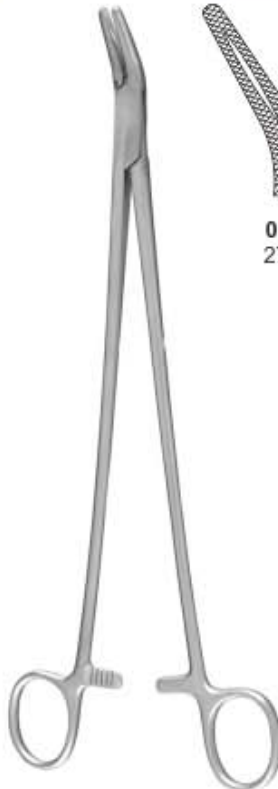

# NEEDLE HOLDERS

Nadelhalter | Porta-agujas  
 Prote-aiguilles | Porta aghi

**Crile-Wood  
Needle Holder**

**07-55**  
13 cm  
**07-56**  
15 cm  
**07-57**  
18 cm  
**07-58**  
20 cm  
**07-59**  
22 cm  
**07-60**  
25 cm  
grooved  
serrated

**Bozemann Needle Holders**

**07-71**  
20 cm  
**07-72**  
24 cm  
**07-73**  
26 cm  
**07-74**  
30 cm

Also available in  
**Ultra Smooth**

**Jameson Needle Holders**

**07-75**  
23 cm

**Finocchietto Needle Holders**

**07-76**  
27 cm

Also available in  
**Ultra Smooth**

**Stratte Needle Holders**

**07-77**  
20 cm

**07-78**  
23 cm

**NEEDLE HOLDERS**

Nadelhalter	Porta-agujas
Prote-aiguilles	Porta aghi

**07-79**  
18 cm

Also available in  
**Ultra Smooth**

**Jacobson Needle Holders**

**07-80**  
20 cm  
Box Joint

Also available in  
**Ultra Smooth**

**Thomson Walker  
Needle Holders**

**07-81** 18 cm  
**07-82** 25 cm  
Pound Action Joint.