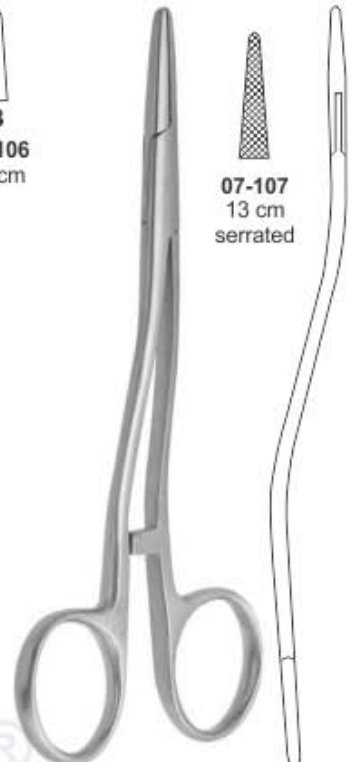

**Masson-Luethy  
Needle Holders**

**07-94**  
11.5 cm  
**07-95**  
14 cm  
**07-96**  
17 cm  
**07-97**  
19 cm  
serrated

**07-98**  
11.5 cm  
**07-99**  
14 cm  
**07-100**  
17 cm  
**07-101**  
19 cm  
smooth

**Olsen-Hegar Needle Holders**

**NEEDLE HOLDERS**

Nadelhalter	Porta-agujas
Prote-aiguilles	Porta aghi

**07-102**  
13 cm  
serrated

**07-103**  
13 cm  
smooth

**Halsey Needle Holders**

**A**  
**07-104**  
12 cm

**B**  
**07-105**  
12 cm

**B**  
**07-106**  
12 cm

**Derf Needle Holders**

**07-107**  
13 cm  
serrated

**Kilner Needle Holders**

**07-108**  
13 cm

**Neivert Needle Holders**

**07-109**  
12.5 cm