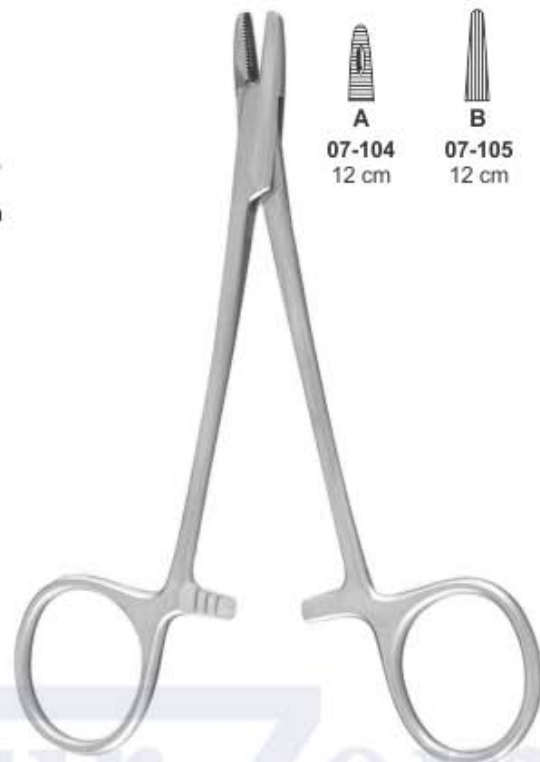

**Masson-Luethy  
Needle Holders**

**07-94**  
11.5 cm  
**07-95**  
14 cm  
**07-96**  
17 cm  
**07-97**  
19 cm  
serrated

**07-98**  
11.5 cm  
**07-99**  
14 cm  
**07-100**  
17 cm  
**07-101**  
19 cm  
smooth

**Olsen-Hegar Needle Holders**

**NEEDLE HOLDERS**

Nadelhalter	Porta-agujas
Prote-aiguilles	Porta aghi

**07-102**  
13 cm  
serrated

**07-103**  
13 cm  
smooth

**Halsey Needle Holders**

**A**  
**07-104**  
12 cm

**B**  
**07-105**  
12 cm

**B**  
**07-106**  
12 cm

**Derf Needle Holders**

**07-107**  
13 cm  
serrated

**Kilner Needle Holders**

**07-108**  
13 cm

**Neivert Needle Holders**

**07-109**  
12.5 cm