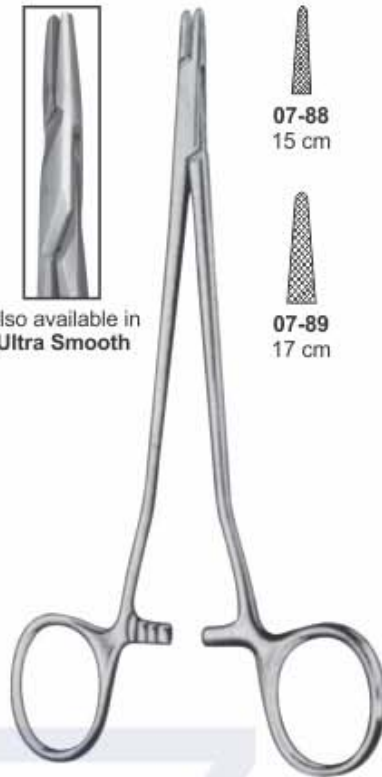

# NEEDLE HOLDERS

Nadelhalter | Porta-agujas  
 Prote-aiguilles | Porta aghi

**07-86**  
20 cm  
Cvd.

**07-87**  
27 cm  
Cvd.

**Heaney Needle Holders**

**07-88**  
15 cm

**07-89**  
17 cm

Also available in  
**Ultra Smooth**