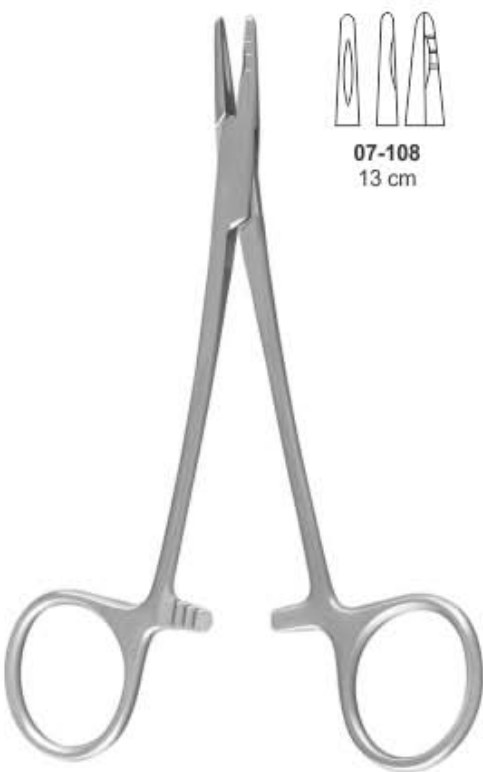

**B**  
**07-105**  
12 cm

**B**  
**07-106**  
12 cm

**Derf Needle Holders**

**07-107**  
13 cm  
serrated

**Kilner Needle Holders**

**07-108**  
13 cm

**Neivert Needle Holders**

**07-109**  
12.5 cm

**Collier Needle Holders**

**07-110**  
12.5 cm

**Doyen Needle Holders**