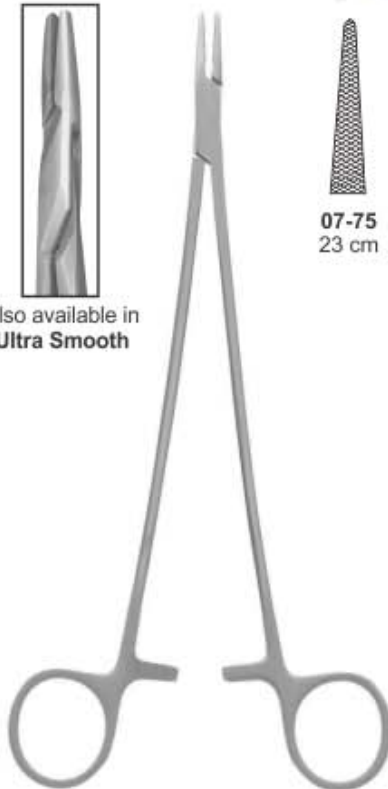

**Brown  
 Needle Holder**

  
 Also available in  
**Ultra Smooth**

<b>07-52</b> 13 cm
<b>07-53</b> 18 cm
Serrated-Solid

**Baby Crile-Wood  
 Needle Holder**

  
 Also available in  
**Ultra Smooth**

<b>07-54</b> 15 cm

# NEEDLE HOLDERS

Nadelhalter | Porta-agujas  
 Prote-aiguilles | Porta aghi

**Crile-Wood  
Needle Holder**

**07-55**  
13 cm  
**07-56**  
15 cm  
**07-57**  
18 cm  
**07-58**  
20 cm  
**07-59**  
22 cm  
**07-60**  
25 cm  
grooved  
serrated

**07-61**  
13 cm  
**07-62**  
15 cm  
**07-63**  
18 cm  
**07-64**  
20 cm  
**07-65**  
22 cm  
**07-66**  
25 cm  
solid  
serrated

**Sarot Needle Holders**

**07-67**  
15 cm  
**07-68**  
18 cm  
**07-69**  
22 cm  
**07-70**  
26 cm

**Bozemann Needle Holders**

**07-71**  
20 cm  
**07-72**  
24 cm  
**07-73**  
26 cm  
**07-74**  
30 cm

Also available in  
**Ultra Smooth**

**Jameson Needle Holders**

**07-75**  
23 cm

**Finocchietto Needle Holders**