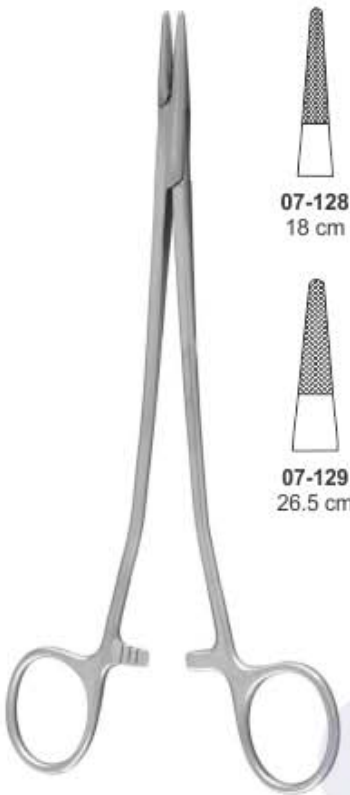

NEEDLE HOLDERS

Nadelhalter | Porta-agujas
Prote-aiguilles | Porta aghi

07-128
18 cm

07-129
26.5 cm

Sarot Needle Holders