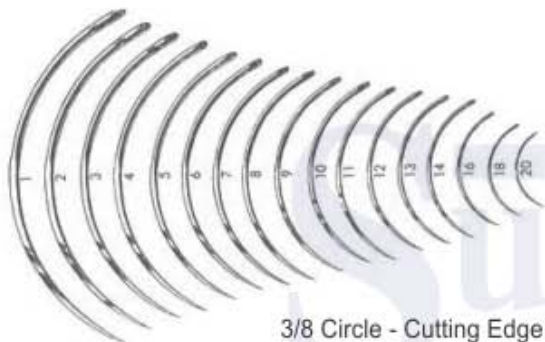

- 07-513 Regular Surgeons Needle, 1/2 Circle, Cutting Edge, #0
- 07-514 Regular Surgeons Needle, 1/2 Circle, Cutting Edge, #1
- 07-515 Regular Surgeons Needle, 1/2 Circle, Cutting Edge, #2
- 07-516 Regular Surgeons Needle, 1/2 Circle, Cutting Edge, #3
- 07-517 Regular Surgeons Needle, 1/2 Circle, Cutting Edge, #4
- 07-518 Regular Surgeons Needle, 1/2 Circle, Cutting Edge, #5
- 07-519 Regular Surgeons Needle, 1/2 Circle, Cutting Edge, #6
- 07-520 Regular Surgeons Needle, 1/2 Circle, Cutting Edge, #7
- 07-521 Regular Surgeons Needle, 1/2 Circle, Cutting Edge, #8
- 07-522 Regular Surgeons Needle, 1/2 Circle, Cutting Edge, #9
- 07-523 Regular Surgeons Needle, 1/2 Circle, Cutting Edge, #10
- 07-524 Regular Surgeons Needle, 1/2 Circle, Cutting Edge, #11
- 07-525 Regular Surgeons Needle, 1/2 Circle, Cutting Edge, #12
- 07-526 Regular Surgeons Needle, 1/2 Circle, Cutting Edge, #13
- 07-527 Regular Surgeons Needle, 1/2 Circle, Cutting Edge, #14
- 07-528 Regular Surgeons Needle, 1/2 Circle, Cutting Edge, #15
- 07-529 Regular Surgeons Needle, 1/2 Circle, Cutting Edge, #16
- 07-530 Regular Surgeons Needle, 1/2 Circle, Cutting Edge, #17
- 07-531 Regular Surgeons Needle, 1/2 Circle, Cutting Edge, #18
- 07-532 Regular Surgeons Needle, 1/2 Circle, Cutting Edge, #19
- 07-533 Regular Surgeons Needle, 1/2 Circle, Cutting Edge, #20

3/8 Circle - Cutting Edge

SURGEONS NEEDLES

- 07-534 Regular Surgeons Needle, 3/8 Circle, Cutting Edge, #1
- 07-535 Regular Surgeons Needle, 3/8 Circle, Cutting Edge, #2
- 07-536 Regular Surgeons Needle, 3/8 Circle, Cutting Edge, #3
- 07-537 Regular Surgeons Needle, 3/8 Circle, Cutting Edge, #4
- 07-538 Regular Surgeons Needle, 3/8 Circle, Cutting Edge, #5
- 07-539 Regular Surgeons Needle, 3/8 Circle, Cutting Edge, #6
- 07-540 Regular Surgeons Needle, 3/8 Circle, Cutting Edge, #7
- 07-541 Regular Surgeons Needle, 3/8 Circle, Cutting Edge, #8
- 07-542 Regular Surgeons Needle, 3/8 Circle, Cutting Edge, #9
- 07-543 Regular Surgeons Needle, 3/8 Circle, Cutting Edge, #10
- 07-544 Regular Surgeons Needle, 3/8 Circle, Cutting Edge, #11
- 07-545 Regular Surgeons Needle, 3/8 Circle, Cutting Edge, #12
- 07-546 Regular Surgeons Needle, 3/8 Circle, Cutting Edge, #13
- 07-547 Regular Surgeons Needle, 3/8 Circle, Cutting Edge, #14
- 07-548 Regular Surgeons Needle, 3/8 Circle, Cutting Edge, #15
- 07-549 Regular Surgeons Needle, 3/8 Circle, Cutting Edge, #16
- 07-550 Regular Surgeons Needle, 3/8 Circle, Cutting Edge, #17
- 07-551 Regular Surgeons Needle, 3/8 Circle, Cutting Edge, #18
- 07-552 Regular Surgeons Needle, 3/8 Circle, Cutting Edge, #19
- 07-553 Regular Surgeons Needle, 3/8 Circle, Cutting Edge, #20