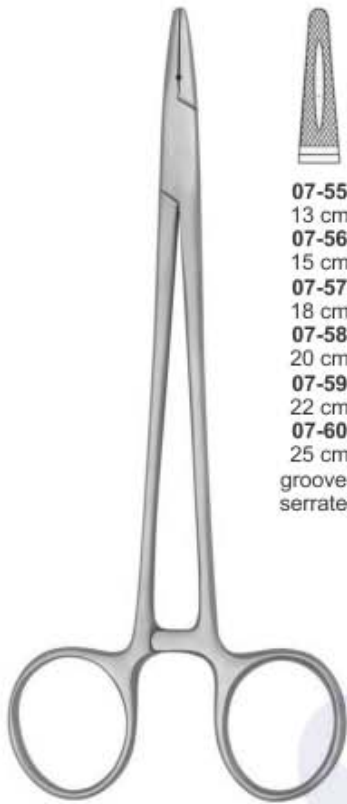

**Baumgartner  
 Needle Holder**

  
 Also available in  
**Ultra Smooth**

<b>07-36</b> 12.5 cm
<b>07-37</b> 14 cm
<b>07-38</b> 16 cm
<b>07-39</b> 18 cm
<b>07-40</b> 20 cm
<b>07-41</b> 24 cm
<b>07-42</b> 26 cm
<b>07-43</b> 30 cm
Serrated-Solid

**Webster  
 Needle Holder**

  
 Also available in  
**Ultra Smooth**

<b>07-44</b> 11.5 cm
<b>07-45</b> 12 cm
<b>07-46</b> 12.5 cm
<b>07-47</b> 13 cm
<b>07-48</b> 14 cm
<b>07-49</b> 15 cm
<b>07-50</b> 18 cm
<b>07-51</b> 20 cm
Smooth

**Brown  
 Needle Holder**

  
 Also available in  
**Ultra Smooth**

<b>07-52</b> 13 cm
<b>07-53</b> 18 cm
Serrated-Solid

**Baby Crile-Wood  
 Needle Holder**

  
 Also available in  
**Ultra Smooth**

<b>07-54</b> 15 cm

# NEEDLE HOLDERS

Nadelhalter | Porta-agujas  
 Prote-aiguilles | Porta aghi

**Crile-Wood  
Needle Holder**

**07-55**  
13 cm  
**07-56**  
15 cm  
**07-57**  
18 cm  
**07-58**  
20 cm  
**07-59**  
22 cm  
**07-60**  
25 cm  
grooved  
serrated